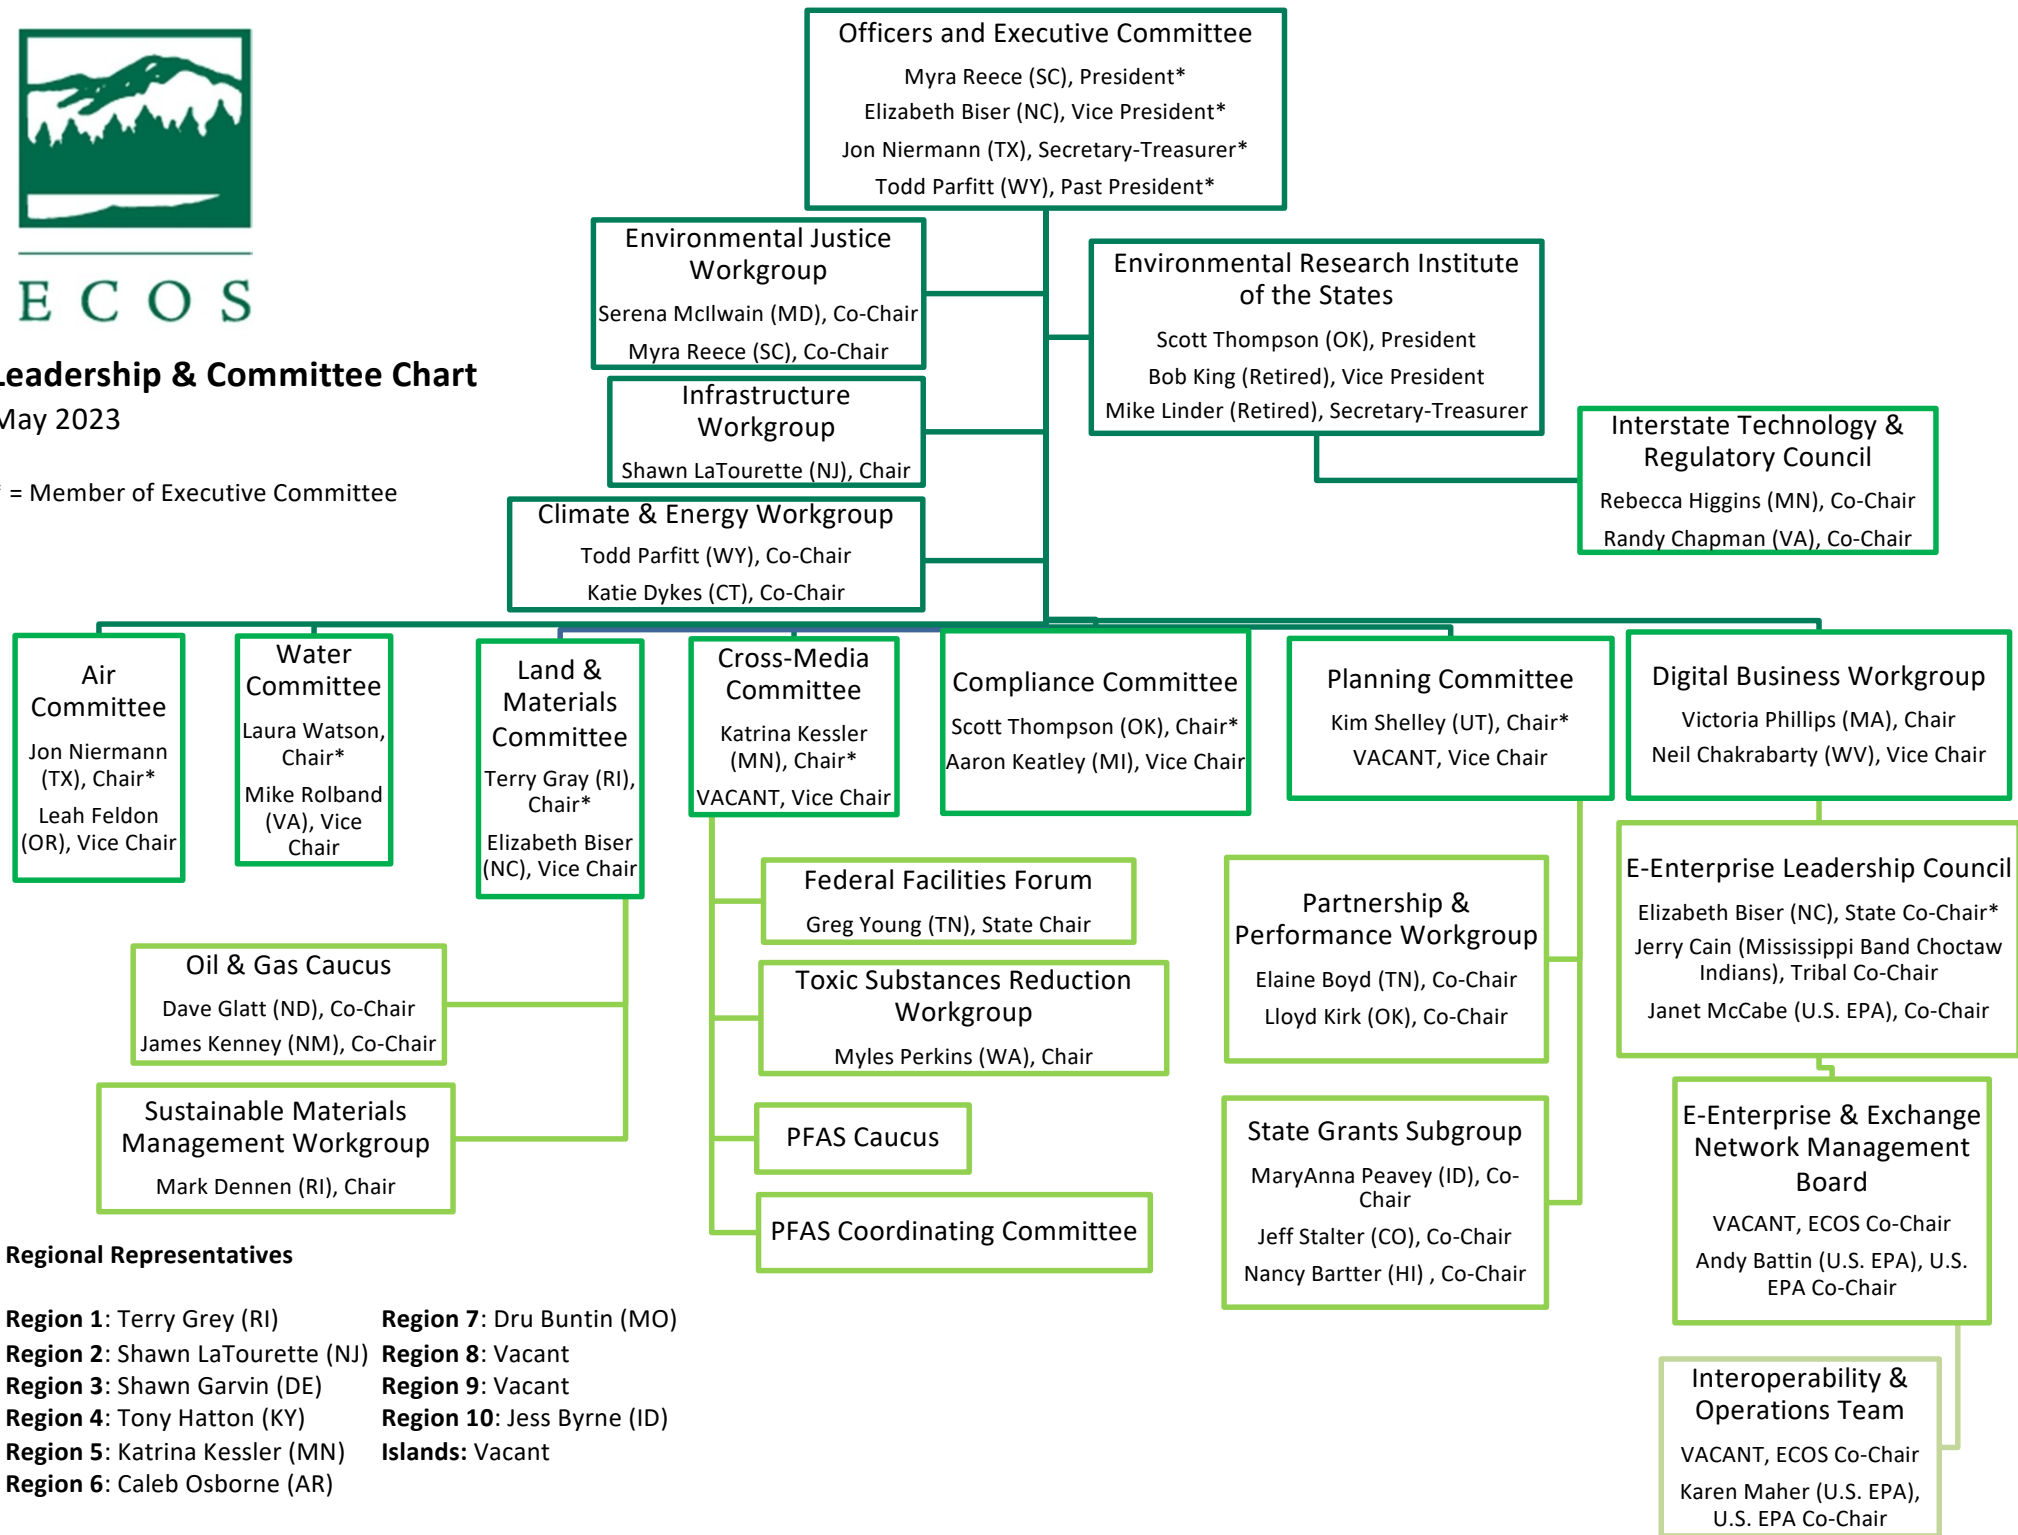

ECOS

Leadership & Committee Chart

May 2023

* = Member of Executive Committee

Regional Representatives

- Region 1:** Terry Grey (RI)
- Region 2:** Shawn LaTourette (NJ)
- Region 3:** Shawn Garvin (DE)
- Region 4:** Tony Hatton (KY)
- Region 5:** Katrina Kessler (MN)
- Region 6:** Caleb Osborne (AR)
- Region 7:** Dru Buntin (MO)
- Region 8:** Vacant
- Region 9:** Vacant
- Region 10:** Jess Byrne (ID)
- Islands:** Vacant