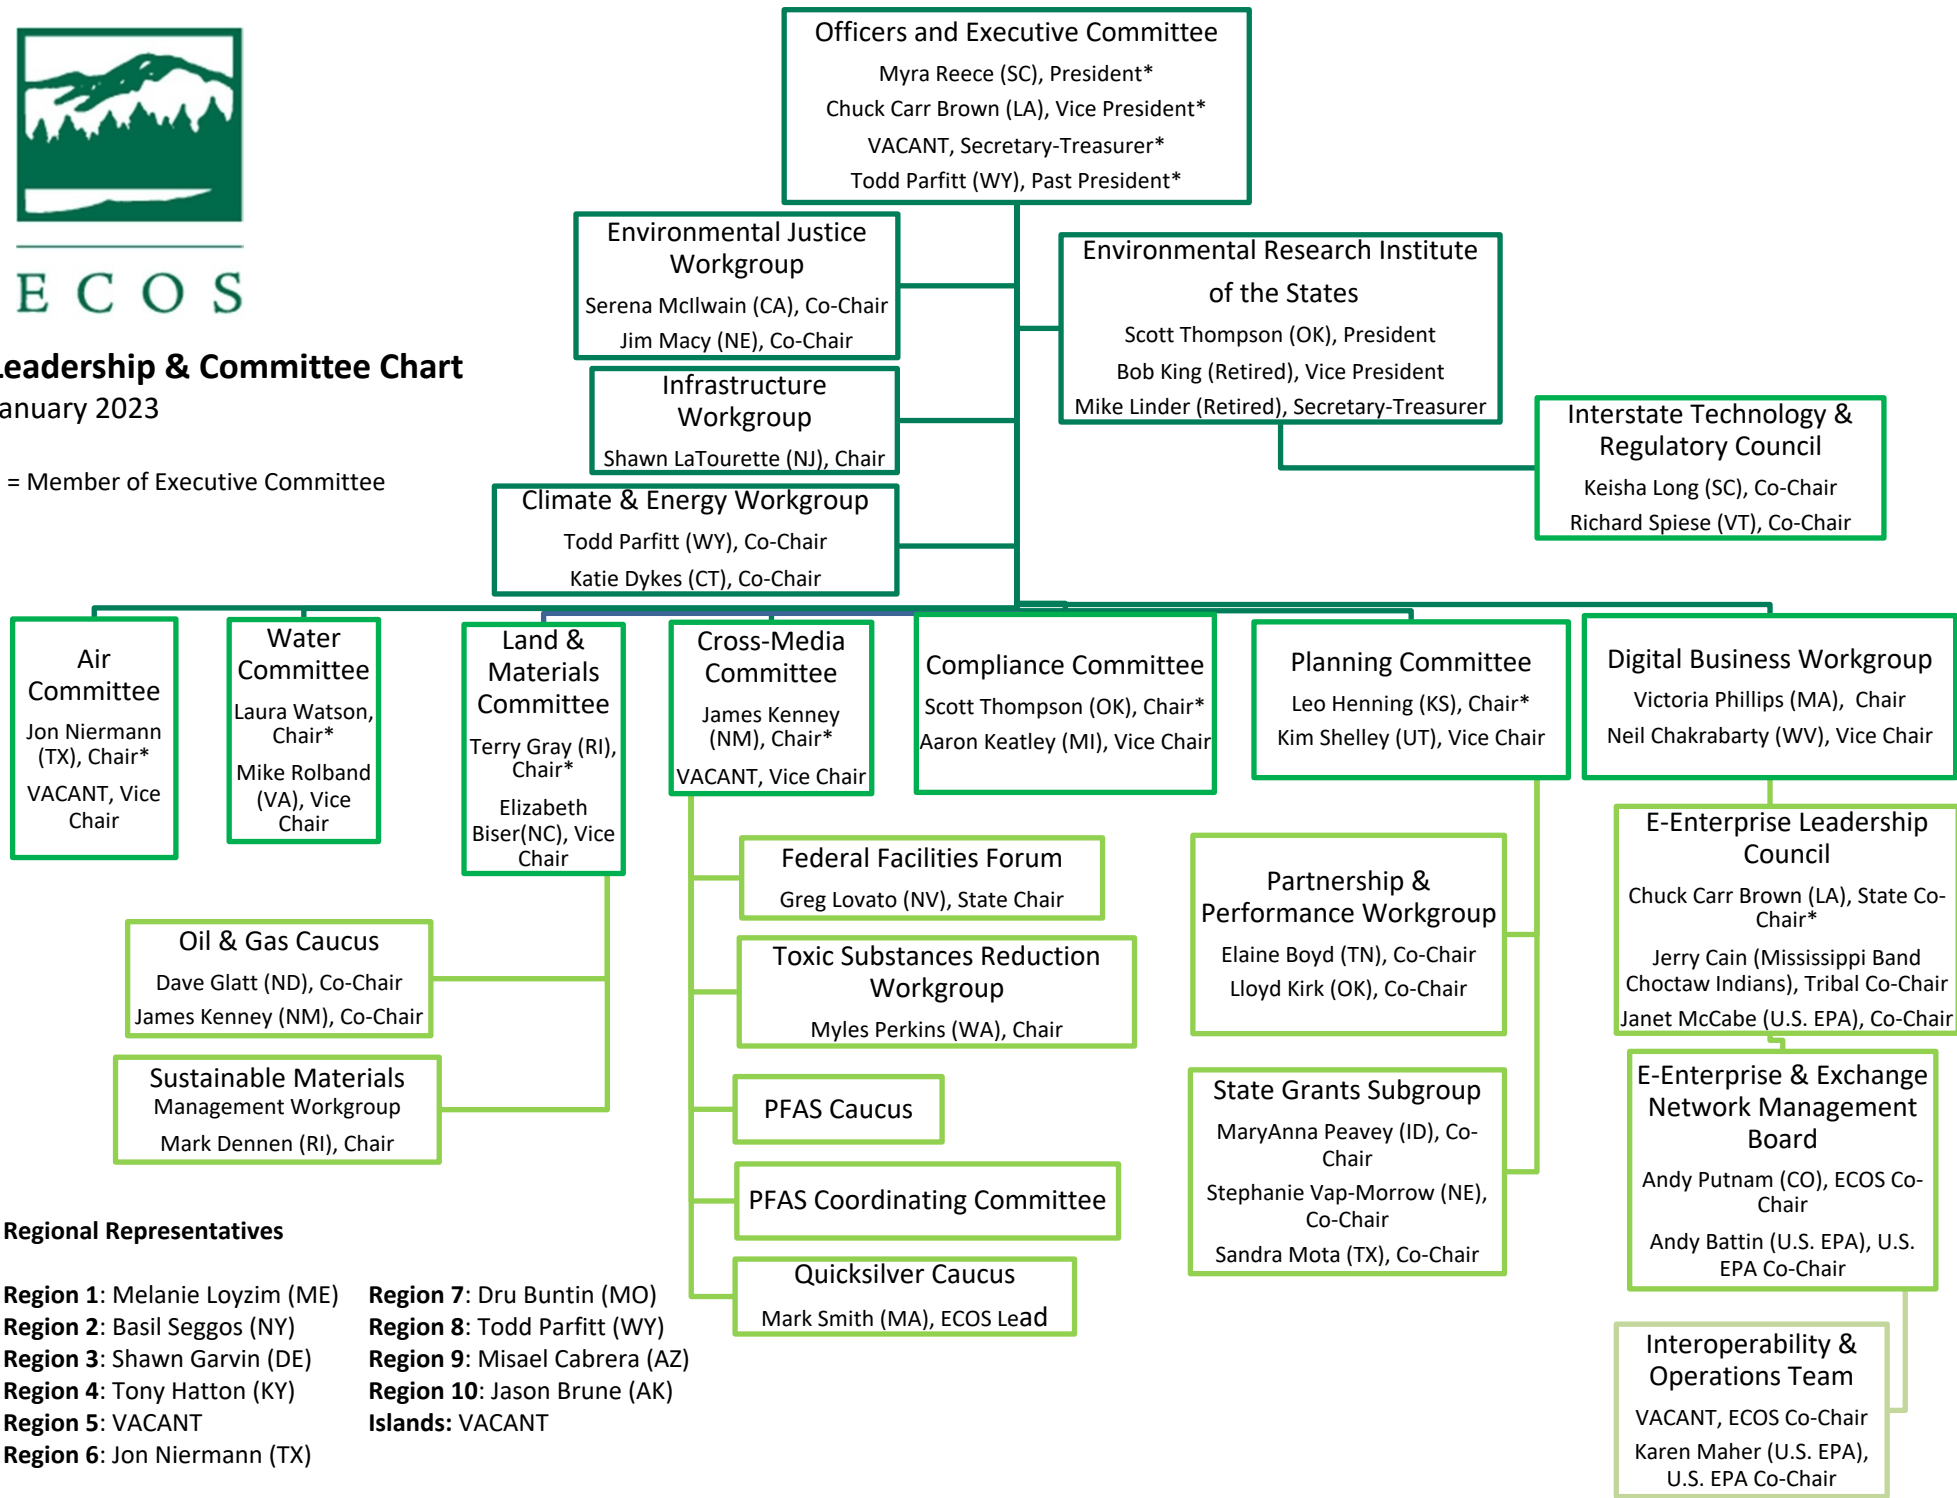

ECOS

# Leadership & Committee Chart

January 2023

\* = Member of Executive Committee

## Regional Representatives

- Region 1:** Melanie Loyzim (ME)
- Region 2:** Basil Seggos (NY)
- Region 3:** Shawn Garvin (DE)
- Region 4:** Tony Hatton (KY)
- Region 5:** VACANT
- Region 6:** Jon Niermann (TX)

- Region 7:** Dru Buntin (MO)
- Region 8:** Todd Parfitt (WY)
- Region 9:** Misael Cabrera (AZ)
- Region 10:** Jason Brune (AK)
- Islands:** VACANT