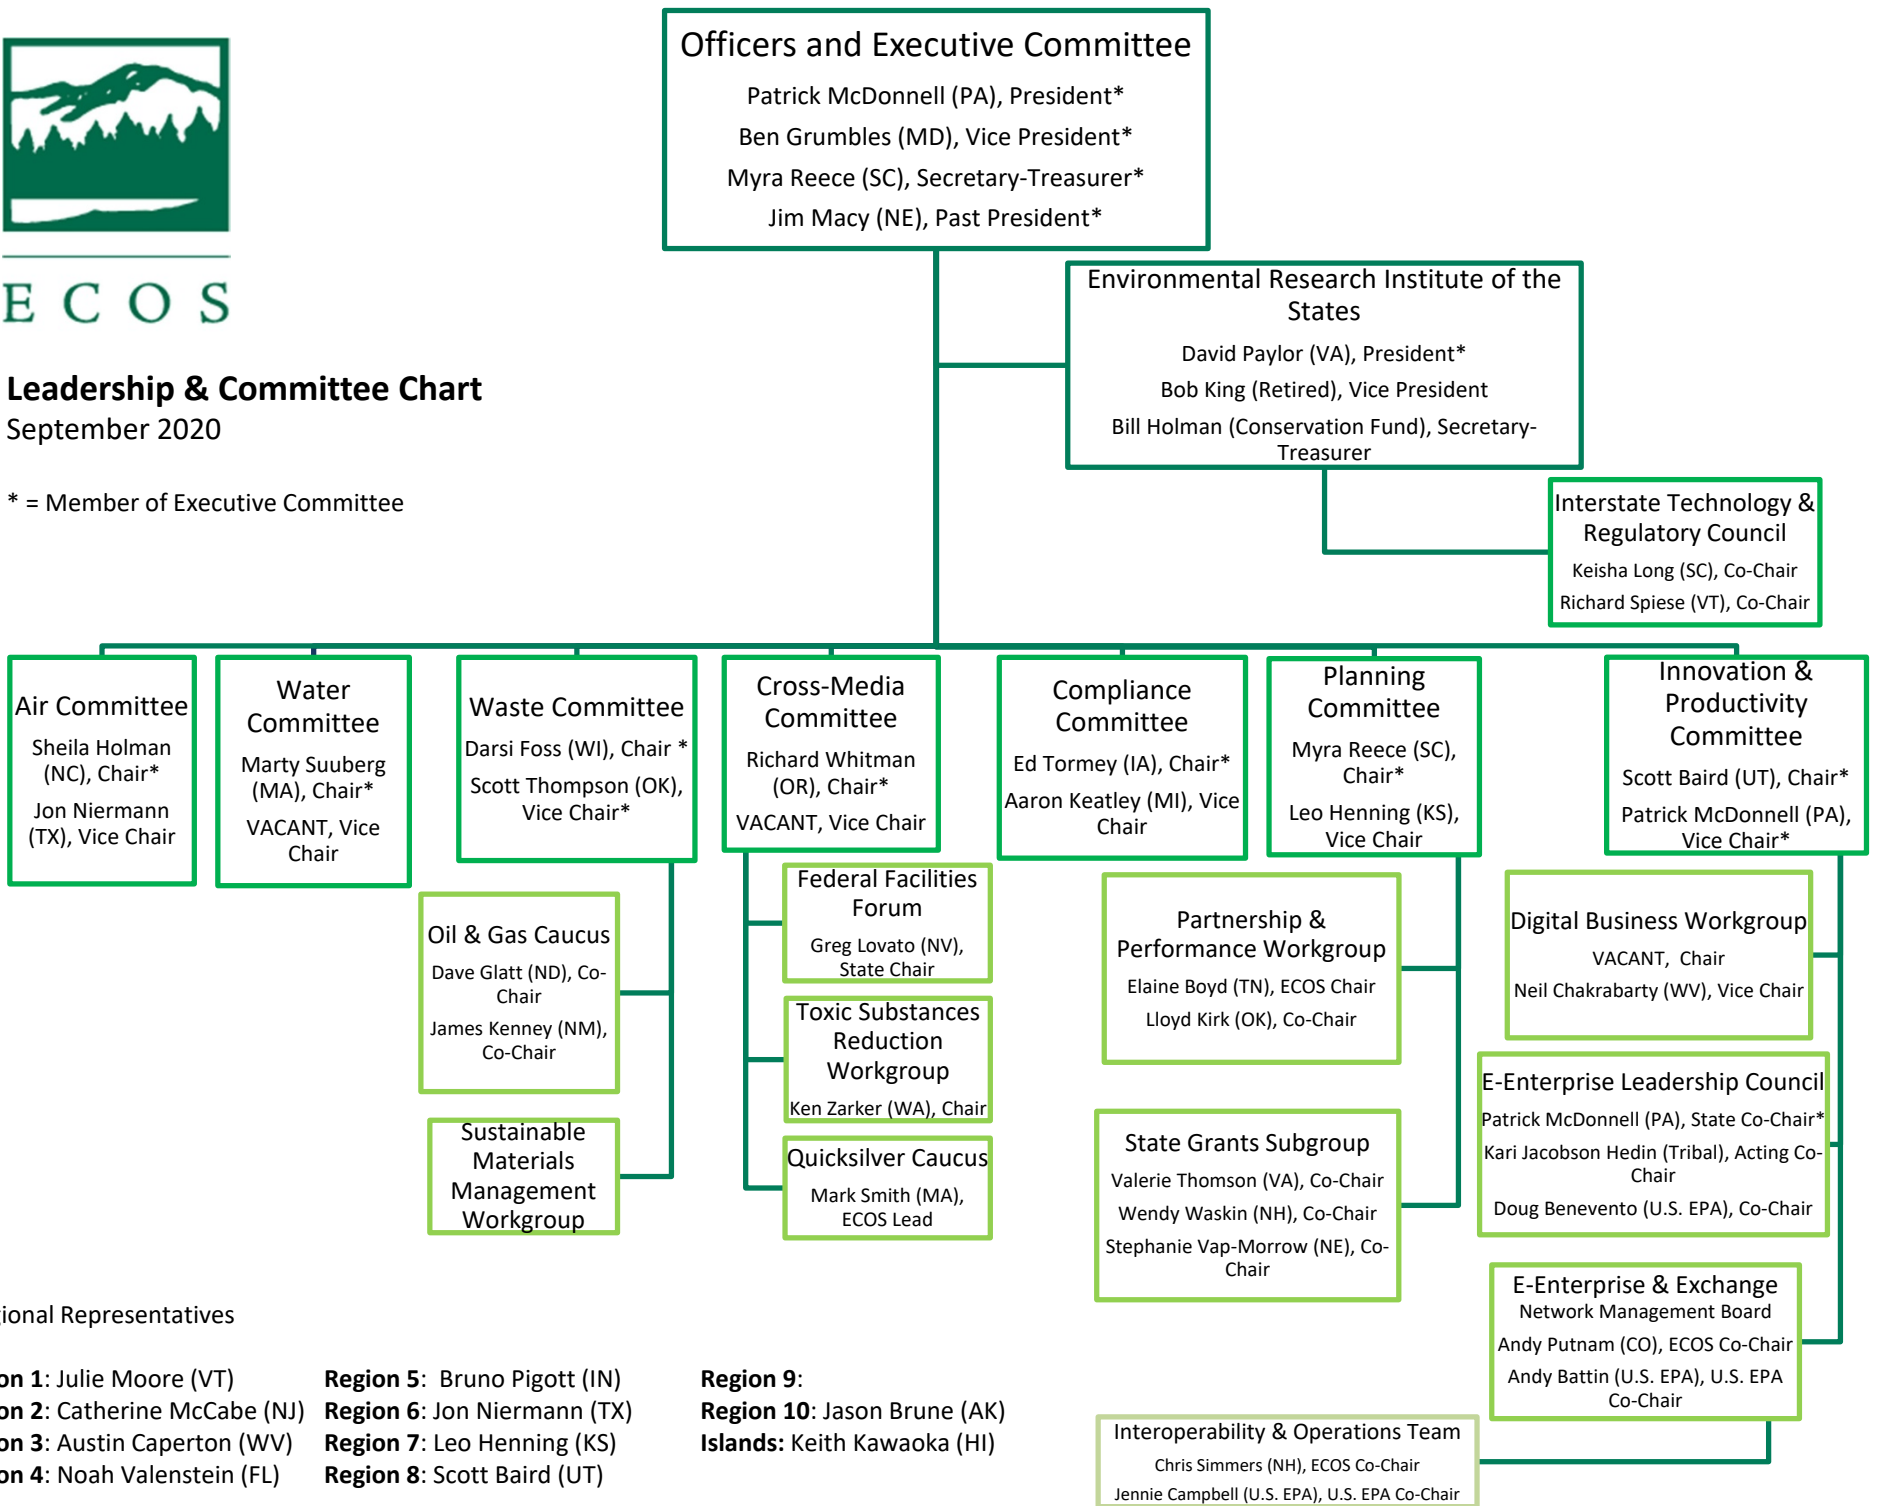

ECOS

Leadership & Committee Chart

September 2020

* = Member of Executive Committee

*Regional Representatives

Region 1: Julie Moore (VT)

Region 2: Catherine McCabe (NJ)

Region 3: Austin Caperton (WV)

Region 4: Noah Valenstein (FL)

Region 5: Bruno Pigott (IN)

Region 6: Jon Niermann (TX)

Region 7: Leo Henning (KS)

Region 8: Scott Baird (UT)

Region 9:

Region 10: Jason Brune (AK)

Islands: Keith Kawaoka (HI)