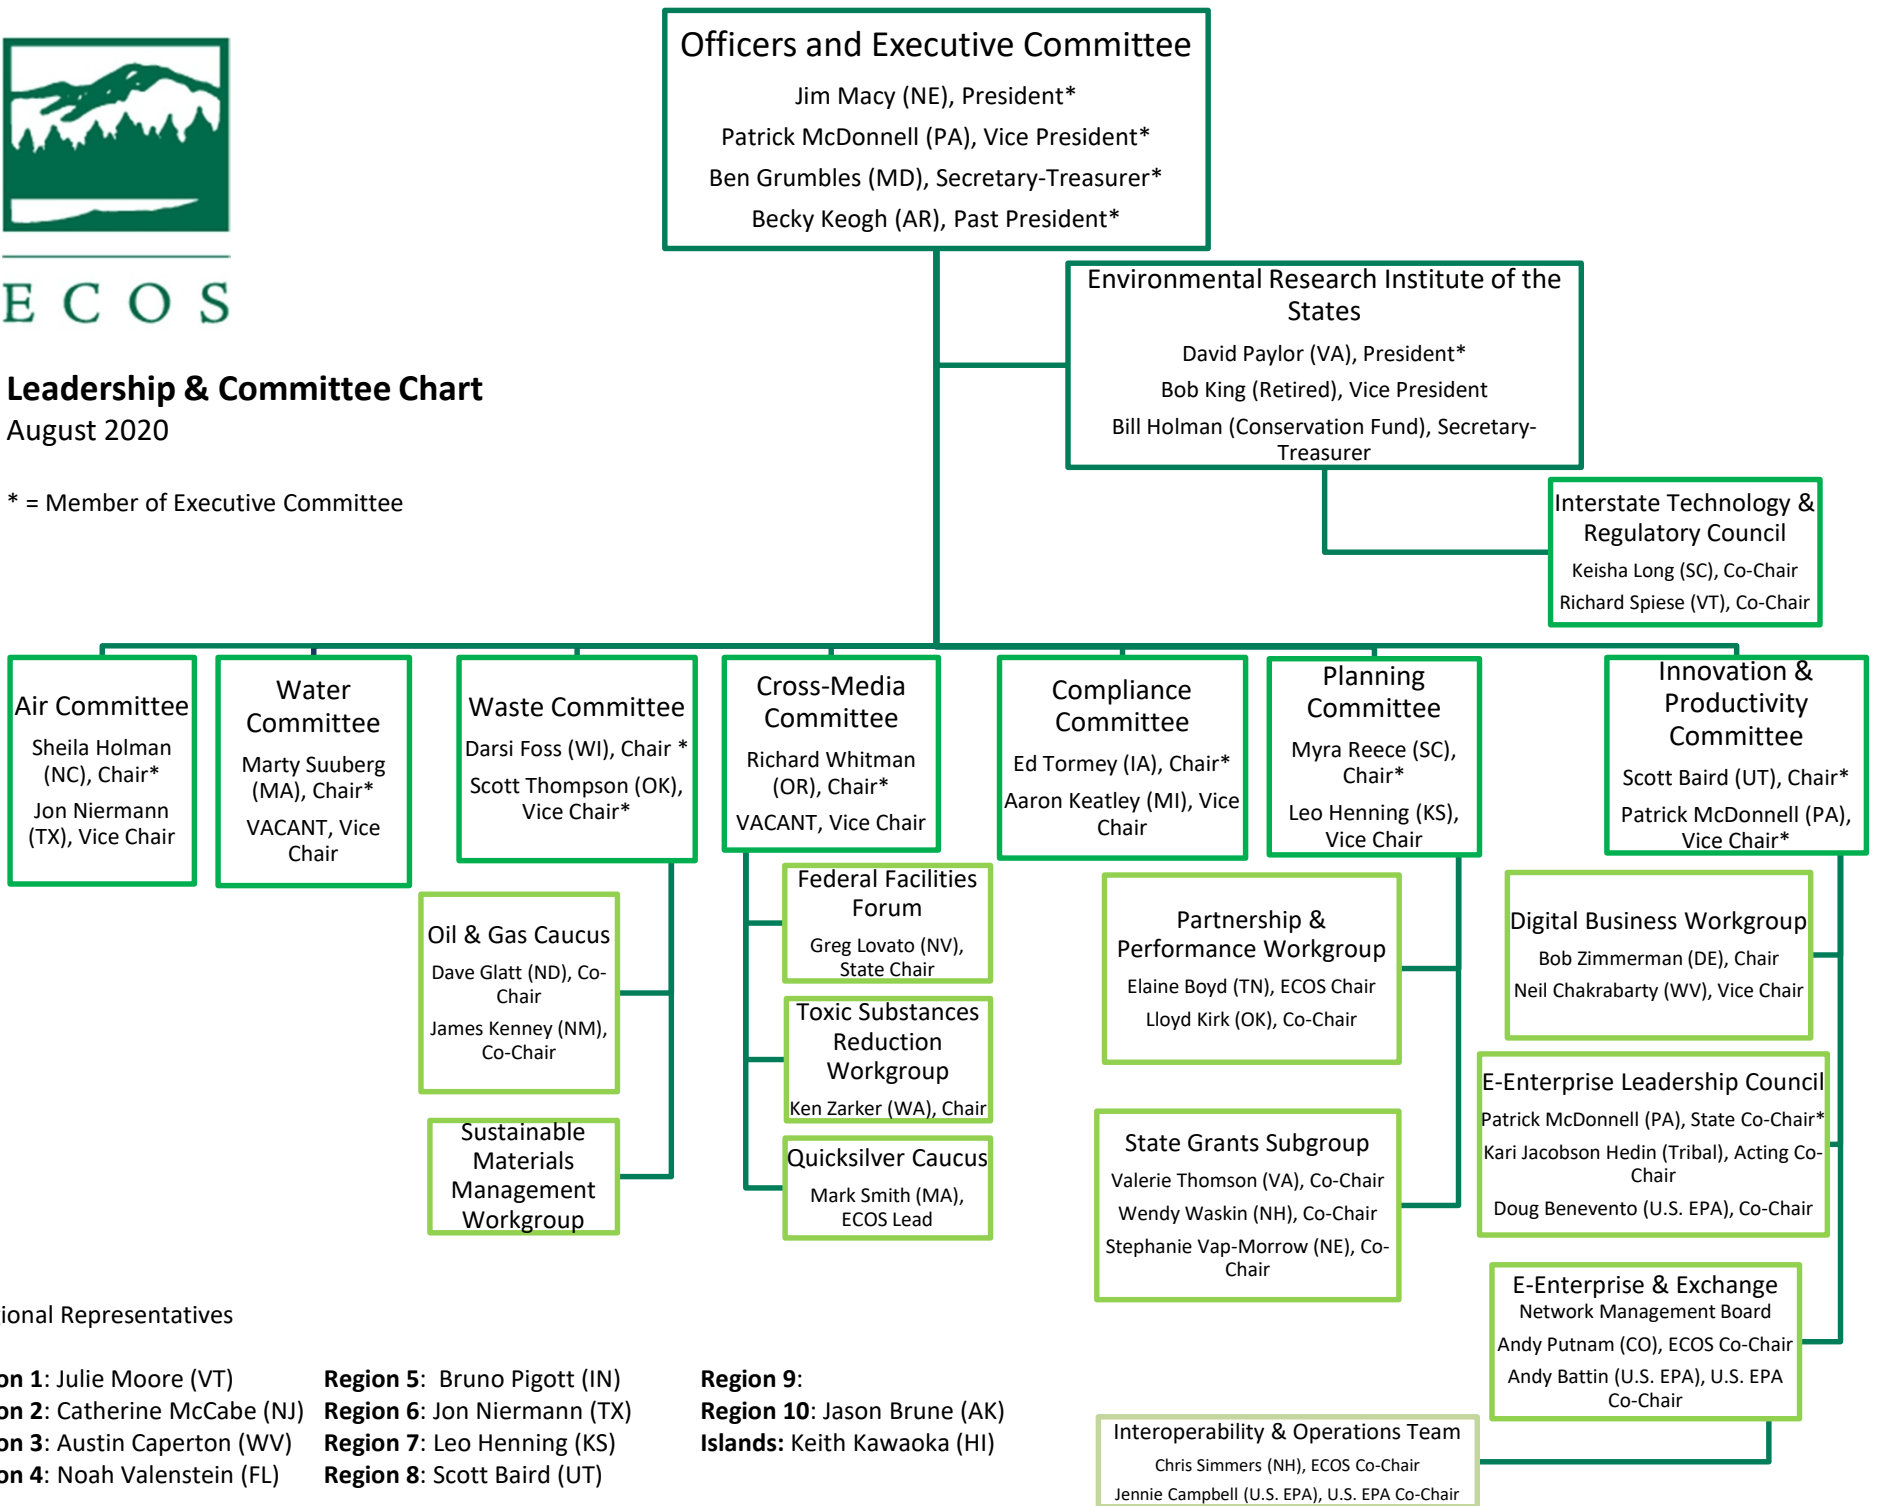

ECOS

Leadership & Committee Chart

August 2020

* = Member of Executive Committee

*Regional Representatives

Region 1: Julie Moore (VT)

Region 2: Catherine McCabe (NJ)

Region 3: Austin Caperton (WV)

Region 4: Noah Valenstein (FL)

Region 5: Bruno Pigott (IN)

Region 6: Jon Niermann (TX)

Region 7: Leo Henning (KS)

Region 8: Scott Baird (UT)

Region 9:

Region 10: Jason Brune (AK)

Islands: Keith Kawaoka (HI)